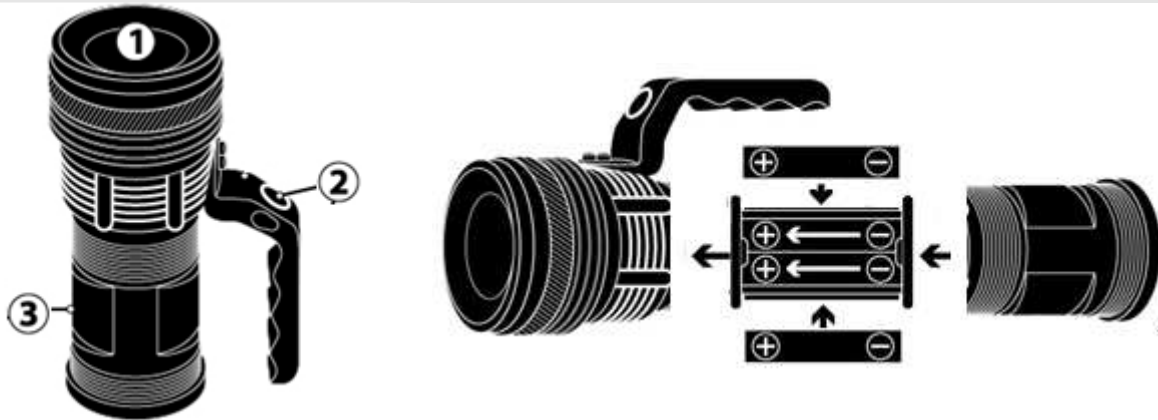

USER'S MANUAL

PRODUCT DESCRIPTION

1. LED
2. Button to turn the LED on/off and to obtain different light modes
3. Battery compartment

OPERATING INSTRUCTION

- Press the switch (2) once to turn on LOW light.
- Press it again to turn on HIGH light.
- Press it once again to turn on flashing mode.
- Press it again to turn off.

SAFETY WARNINGS

ATTENTION: In any case, never look directly at the LED without eye protection.

SPECIFICATIONS

- Power: 3 X AA (not supplied), 4.5V $\overline{\text{---}}$
- LED: x1, 3 Watts

CARE AND MAINTENANCE